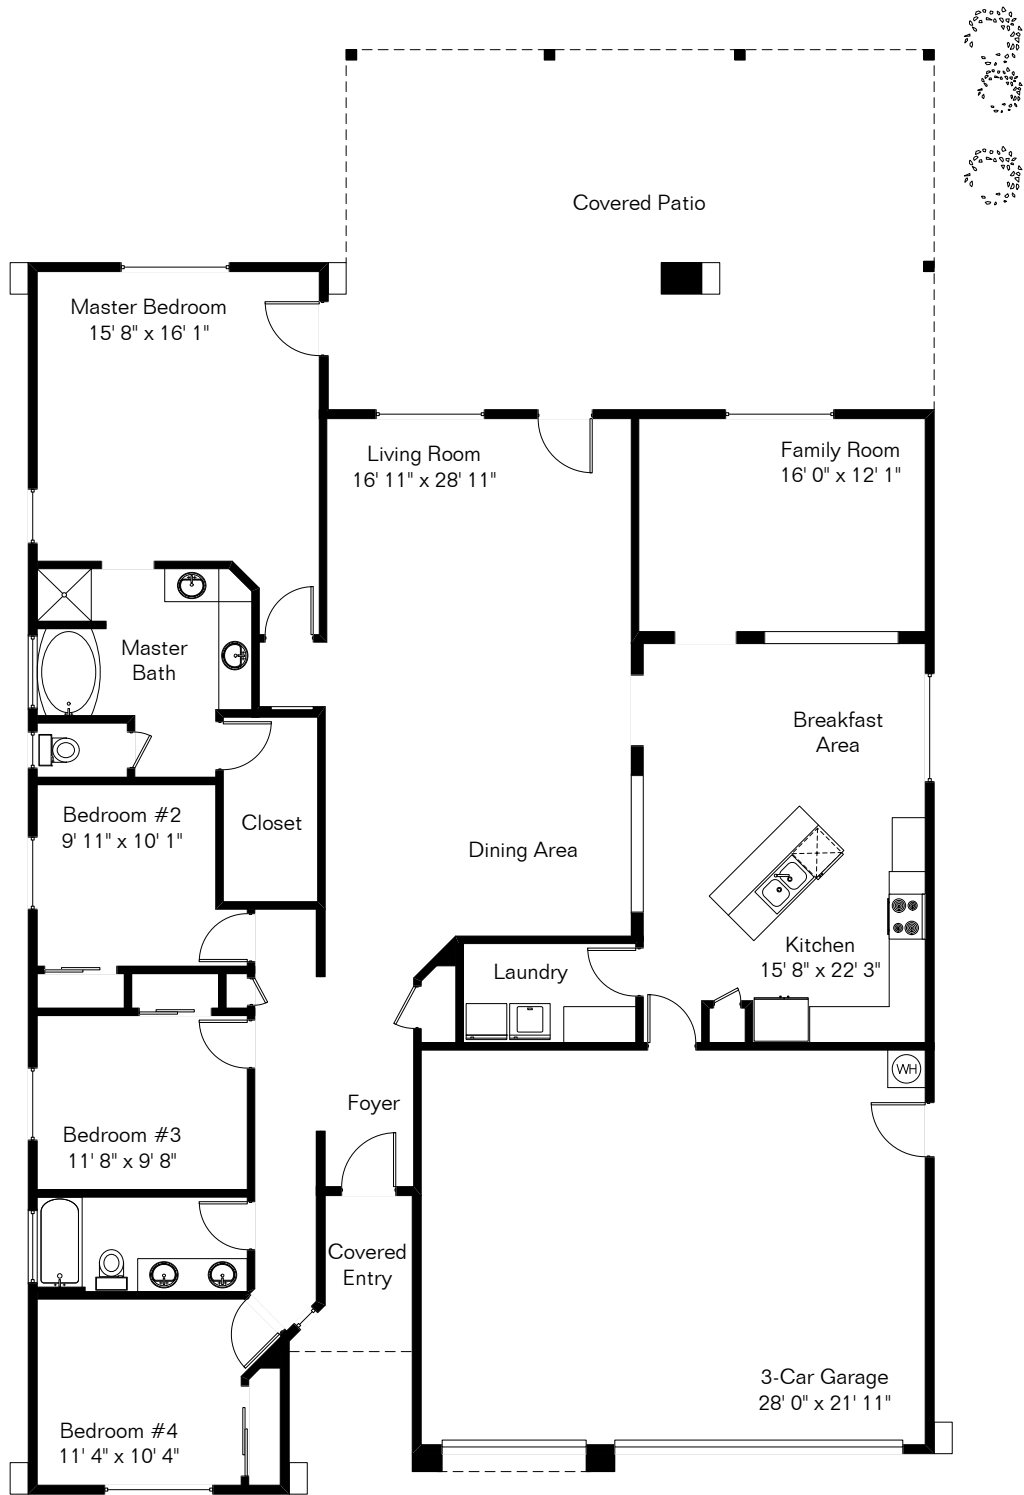

The square footages and room size information are deemed to be reliable but are not guaranteed and should be independently verified.

# 8141 N High Branch Dr

Site Visit December 2018

Living Area 2,358 Sq Ft  
Garage 646 Sq Ft

Copyright 2018 Floor Plans First! LLC  
All Rights Reserved.

[www.FloorPlansFirst.com](http://www.FloorPlansFirst.com)